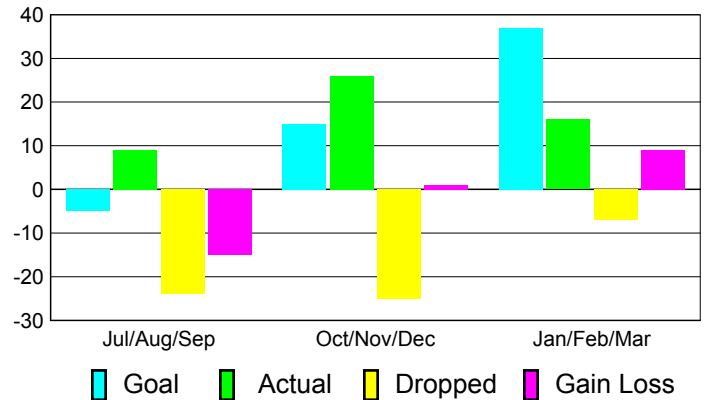

Club Results 2010-2011

Goal, New, Dropped, Gain/Loss

MEMBERSHIP

**Membership Results
2010-2011**

**Membership
2009-2010**

Month	Net Memb Goal	Actual New Memb	Actual Dropped Memb	Gain/Loss of Memb	Gain/Loss of Memb
Jul/Aug/Sep	-5	9	-24	-15	-14
Oct/Nov/Dec	15	26	-25	1	6
Jan/Feb/Mar	37	16	-7	9	-2
Totals	47	51	-56	-5	-10

Membership Results 2010-2011

Goal, New, Dropped, Gain/Loss

Comparison of Club Gain/Loss

Current Year Compared to the Previous Year

Comparison of Membership Gain/Loss

Current Year Compared to the Previous Year