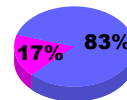

Membership Results 2010-2011

Goal, New, Dropped, Gain/Loss

Comparison of Club Gain/Loss

Current Year Compared to the Previous Year

Comparison of Membership Gain/Loss

Current Year Compared to the Previous Year

YTD Status Quo Clubs 2010-2011

Status Quo Clubs Compared to Status Quo Members

Gender Comparison 2010-2011

Jul/Aug/Sep

Oct/Nov/Dec

Jan/Feb/Mar

Male

Female